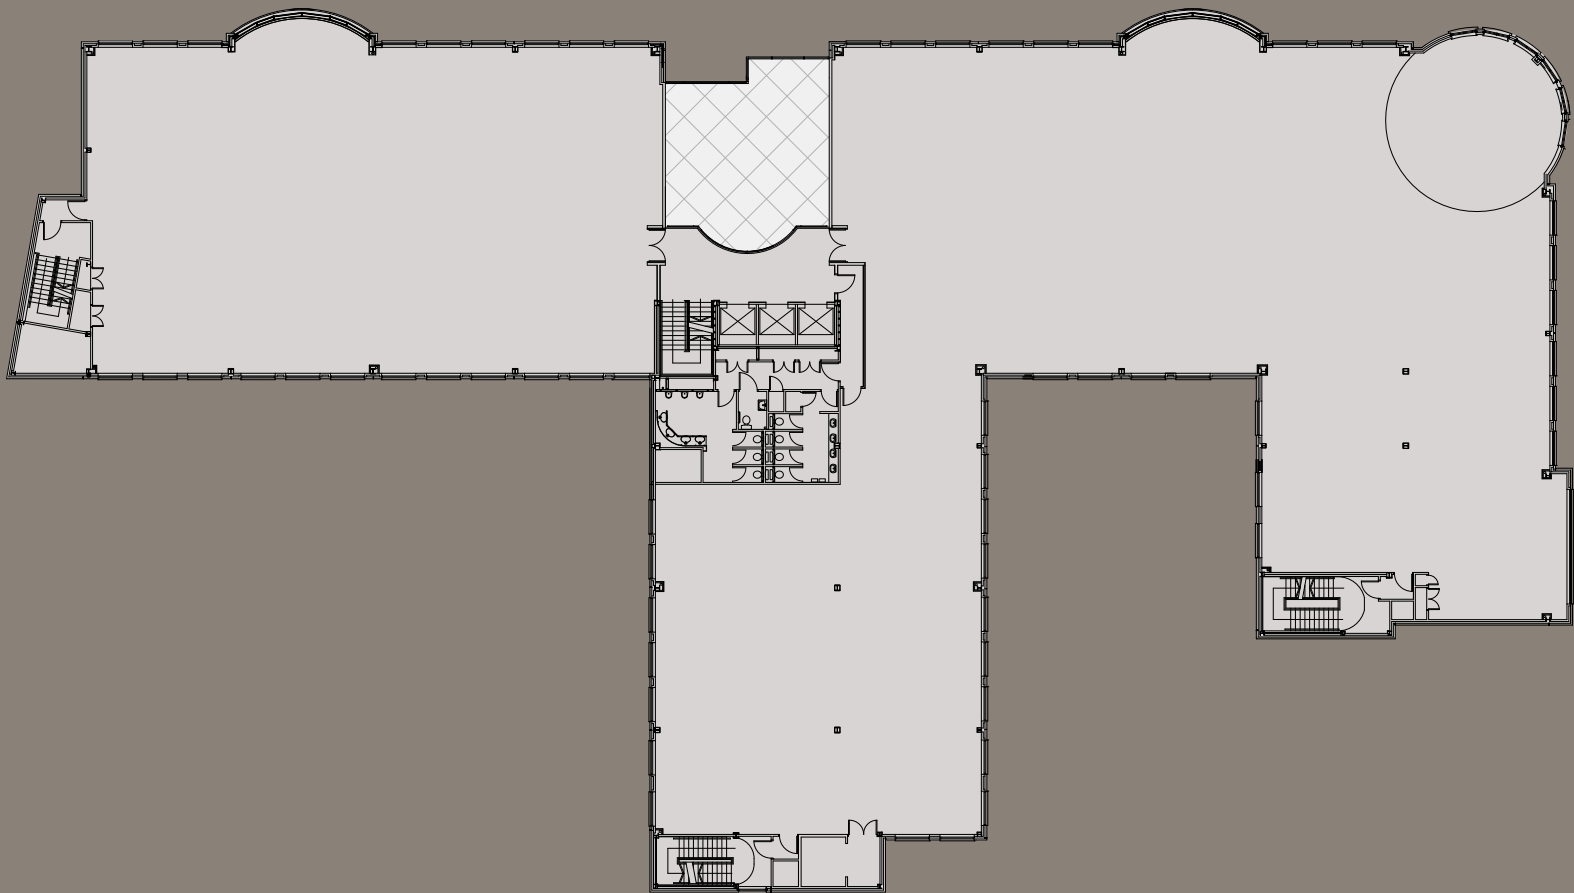

LANDMARK ?L.

SLOUGH

FIRST FLOOR – 18,362 SQ FT (1,706 SQ M)